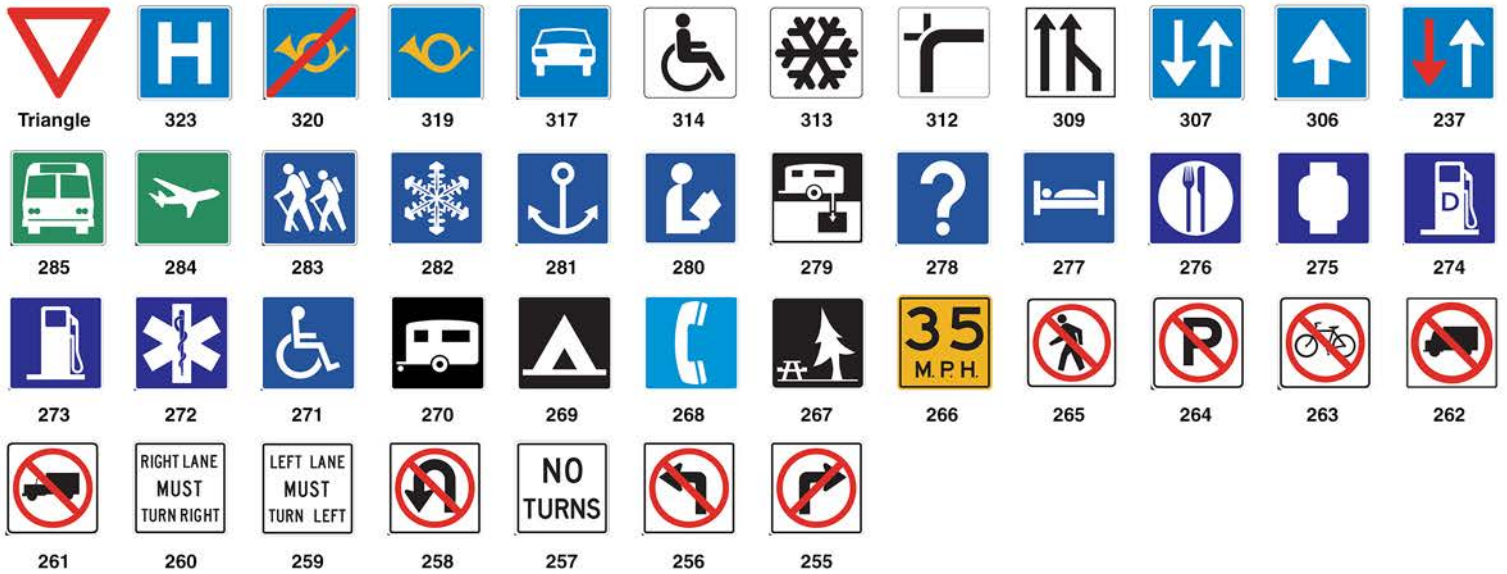

INCLUDED TEXTURES