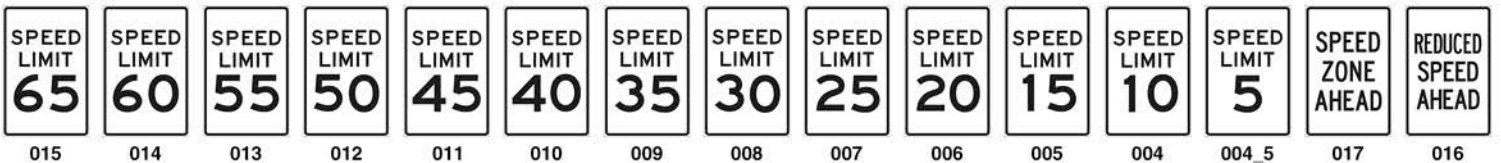

MODEL 13081

13086 StreetSign

ASART.
3D AND MOTION GRAPHICS

**STREET SIGNS
3D MODEL PACK**

MODEL 13068

INCLUDED TEXTURES

ASART.
3D AND MOTION GRAPHICS

**STREET SIGNS
3D MODEL PACK**